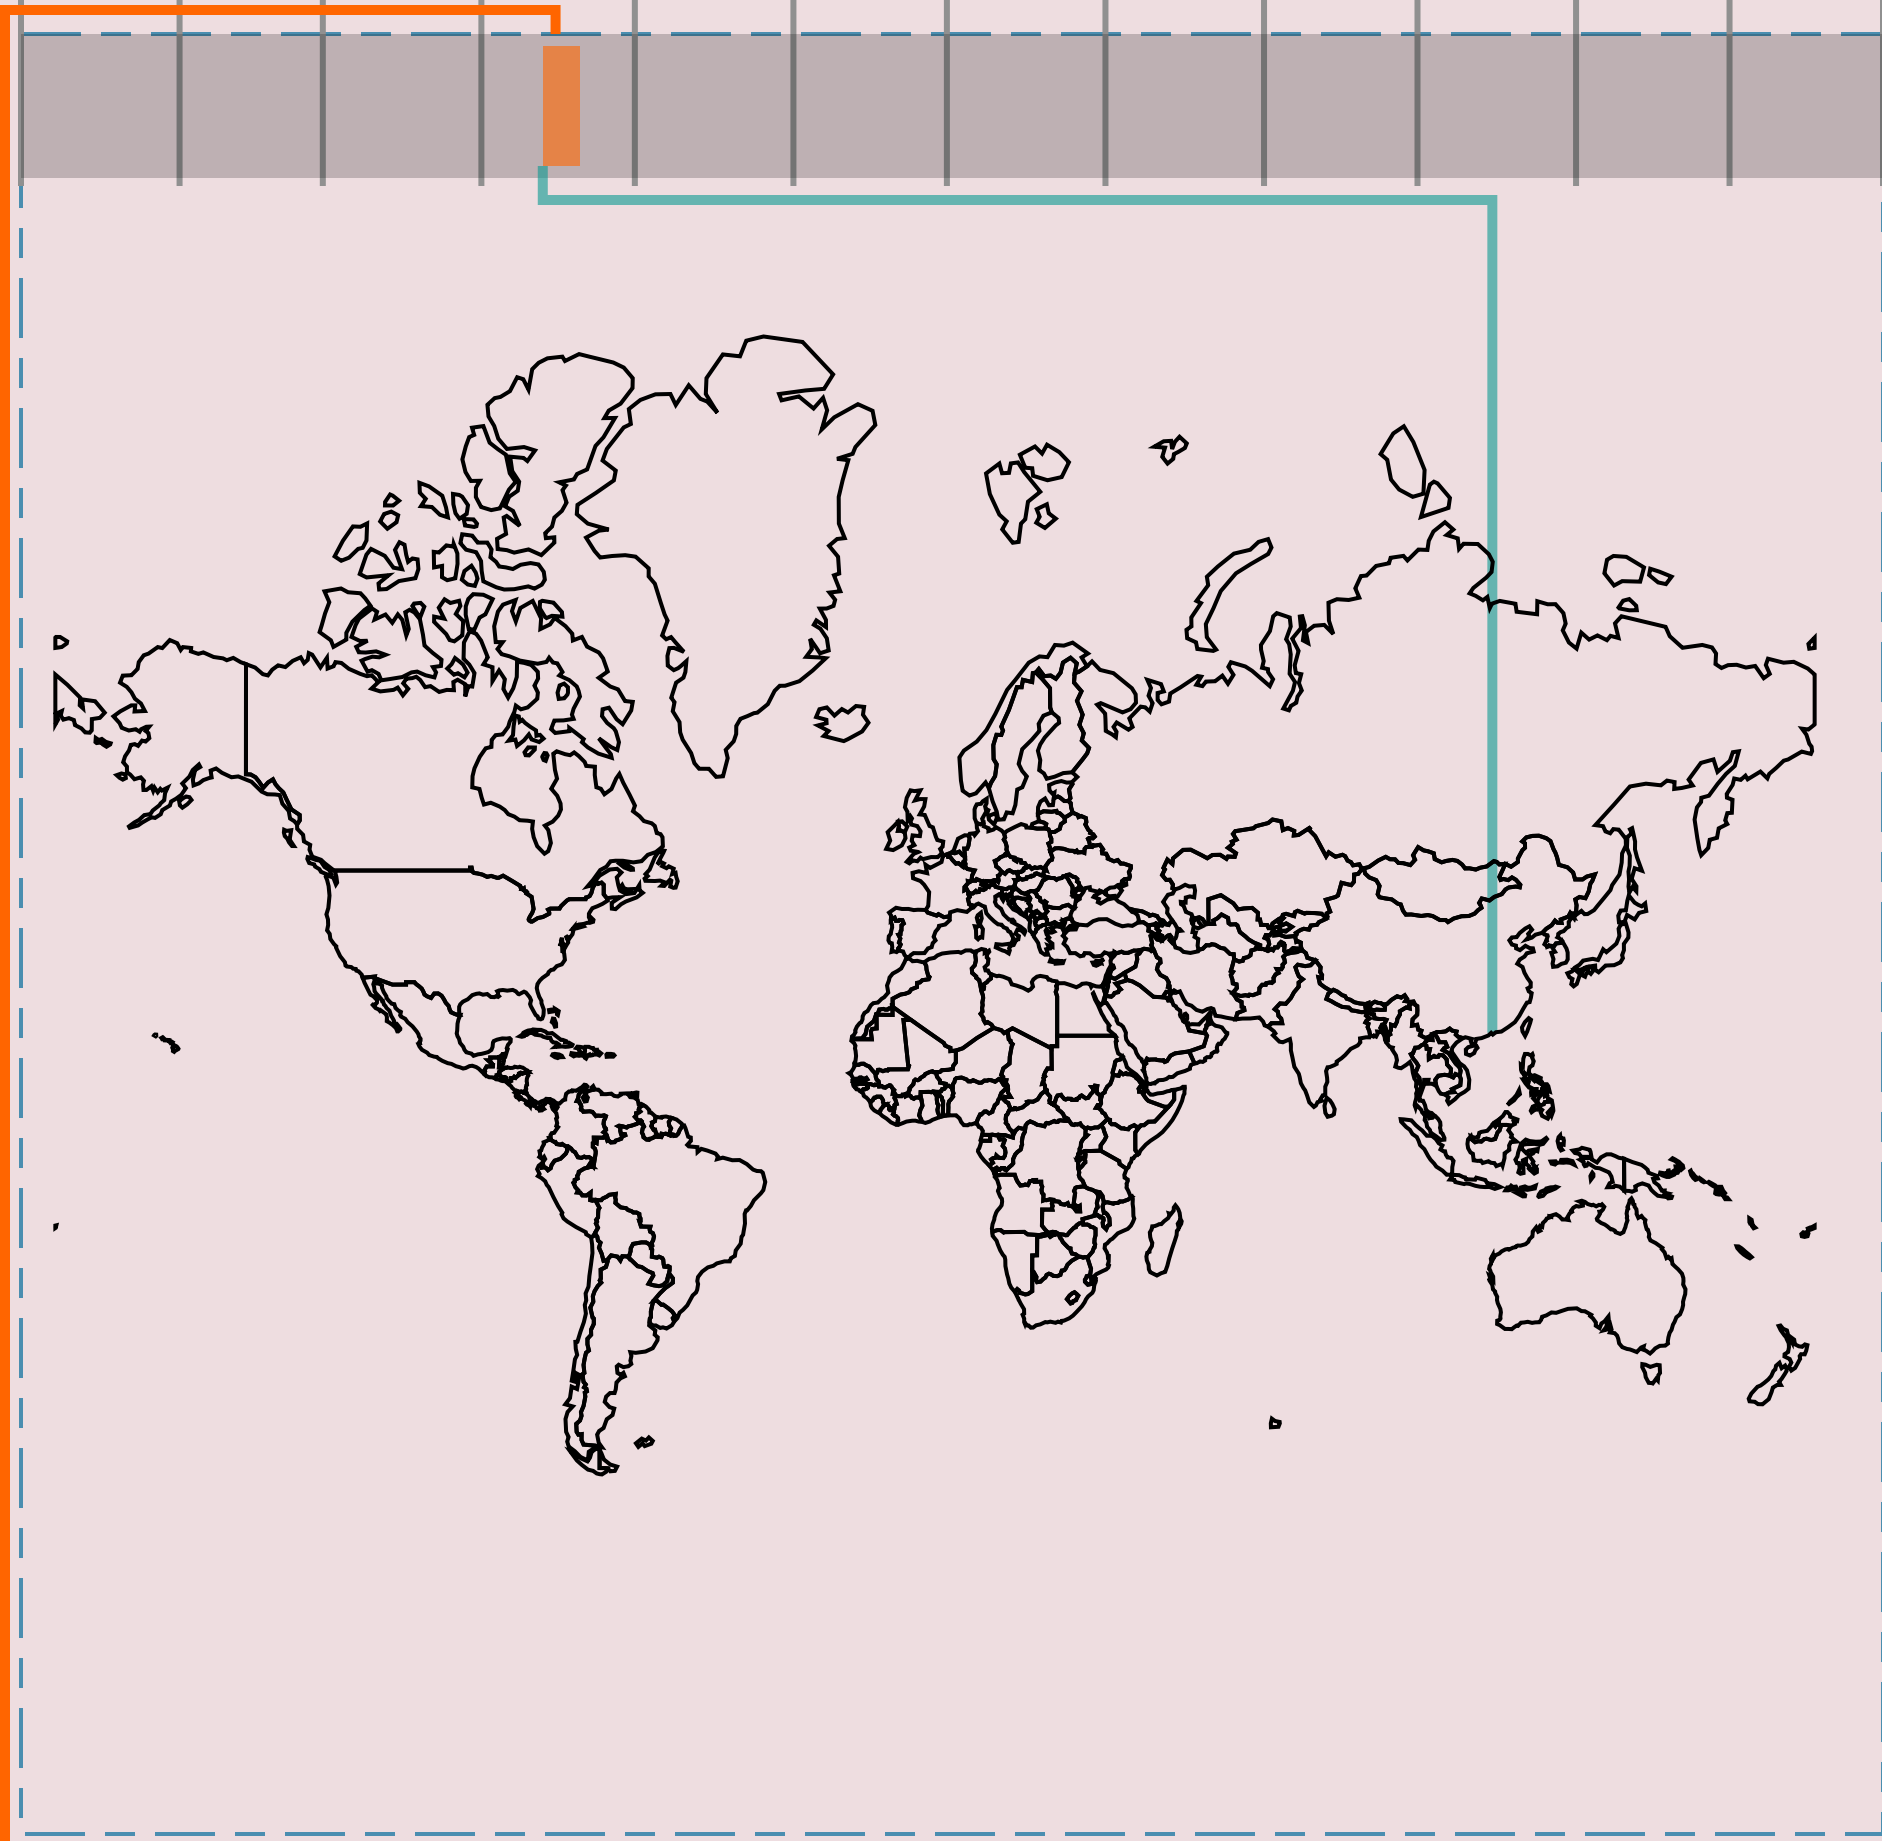

2025 IIHF World Women championship Division 1 Group A - Ice hockey
 Click on website and map at bottom. For all events visit gbud.in/w7f

Months

Sports

2025 IIHF World Women championship Division I Group A

Ice hockey

Shenzhen, China

Sun, 13 Apr to Sat, 19 Apr

<https://en.wikipedia.org/...>

Open Street Map

Google Map

Apr

Su	M	T	W	T	F	Sa
		1	2	3	4	5
6	7	8	9	10	11	12
13	14	15	16	17	18	19
20	21	22	23	24	25	26
27	28	29	30			